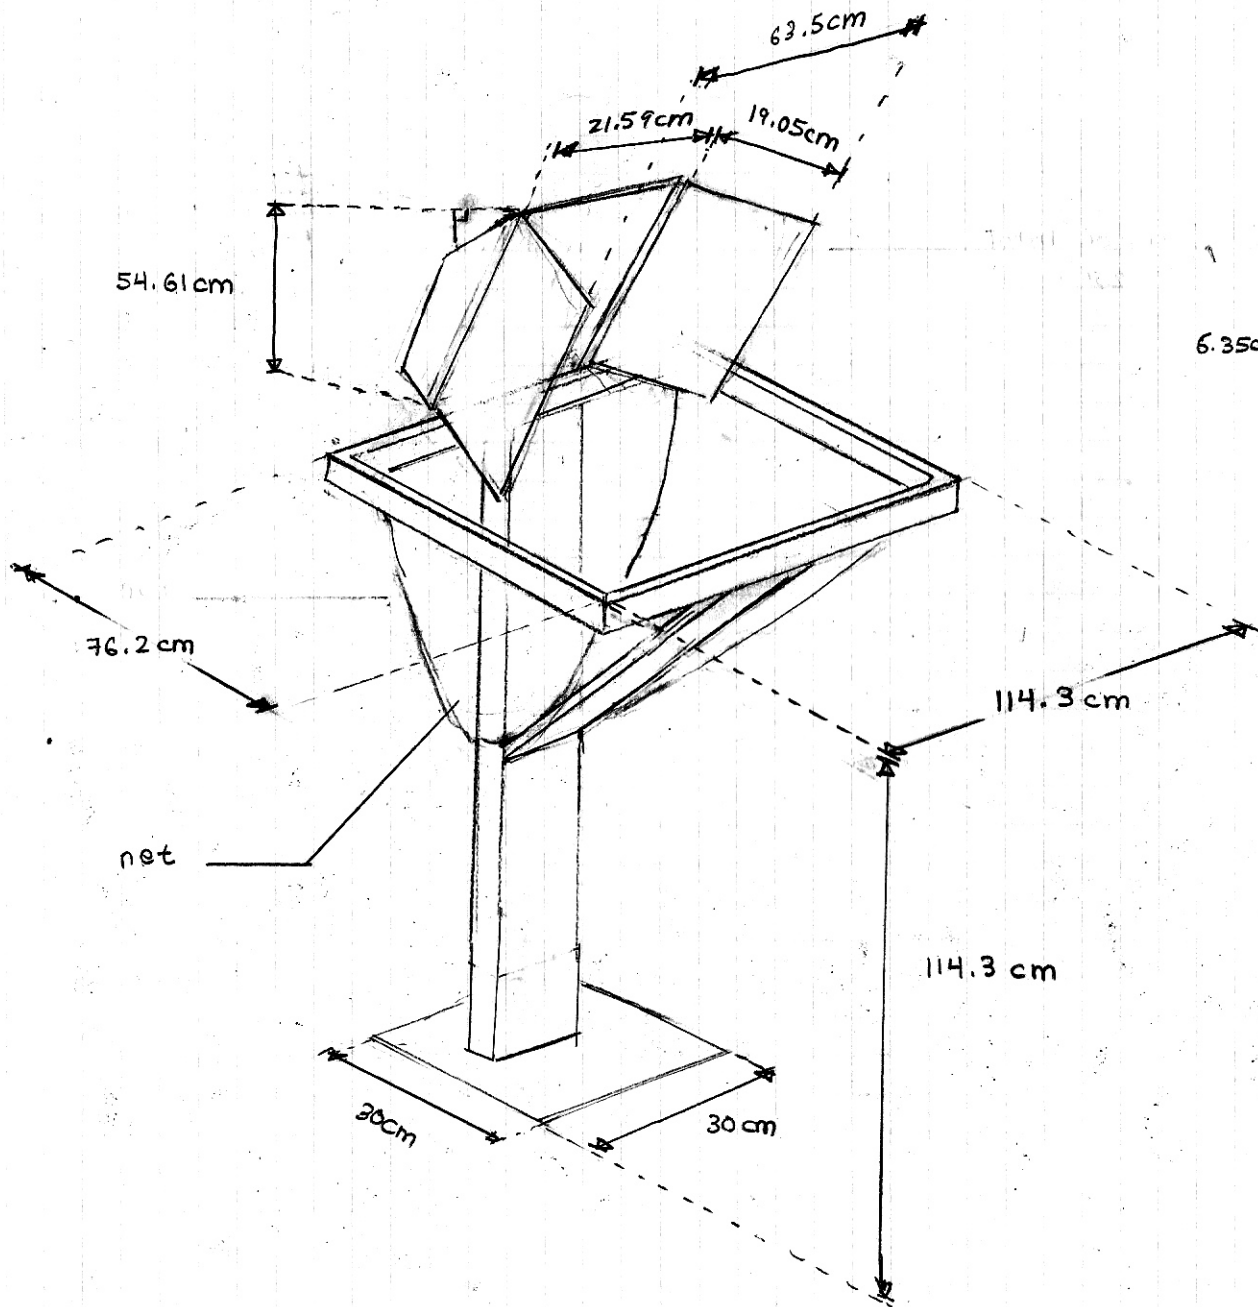

2013 CRC Velistic Red Target

Total height (base to top):  
5 feet or 152.4 cm

2013 CRC Velistic Ordinary Targets

Note: Minimal force required to register a hit on target.

2013 CRC Velistic Playing Field

\* drawn to scale