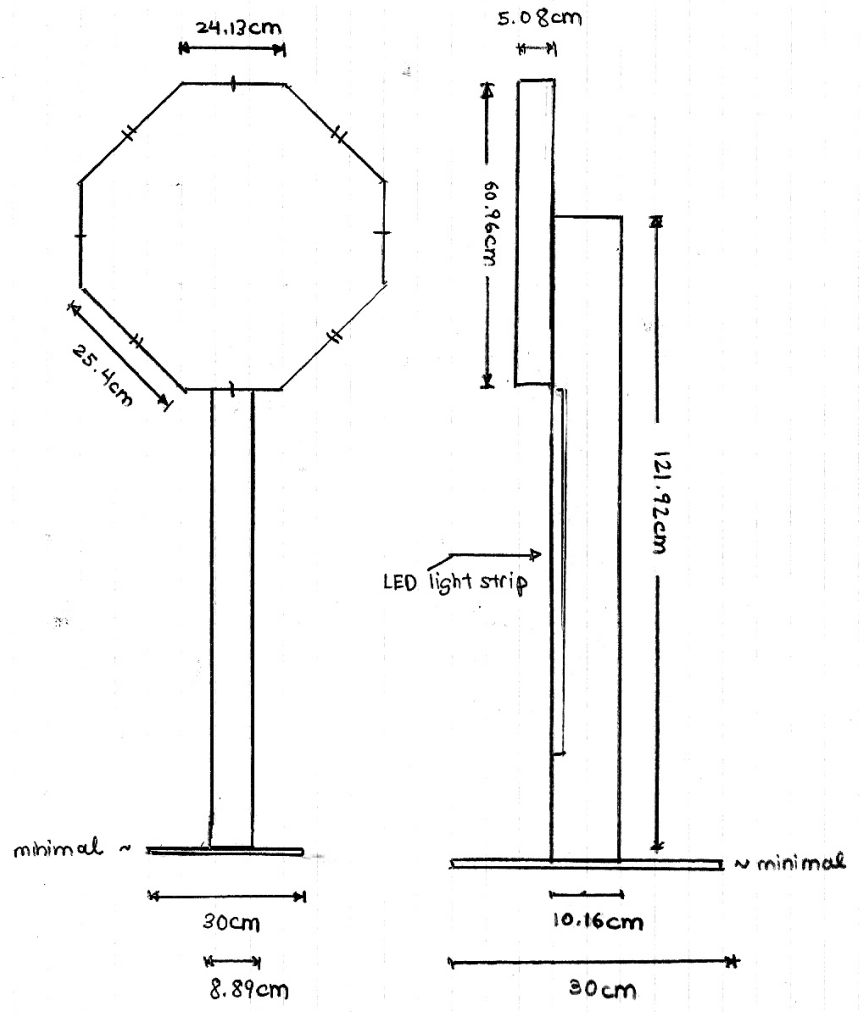

2013 CRC Velistic Red Target

Total height (base to top):  
5 feet or 152.4 cm

2013 CRC Velistic Ordinary Targets

Note: Minimal force required to register a hit on target.

2013 CRC Velistic Playing Field

\* drawn to scale