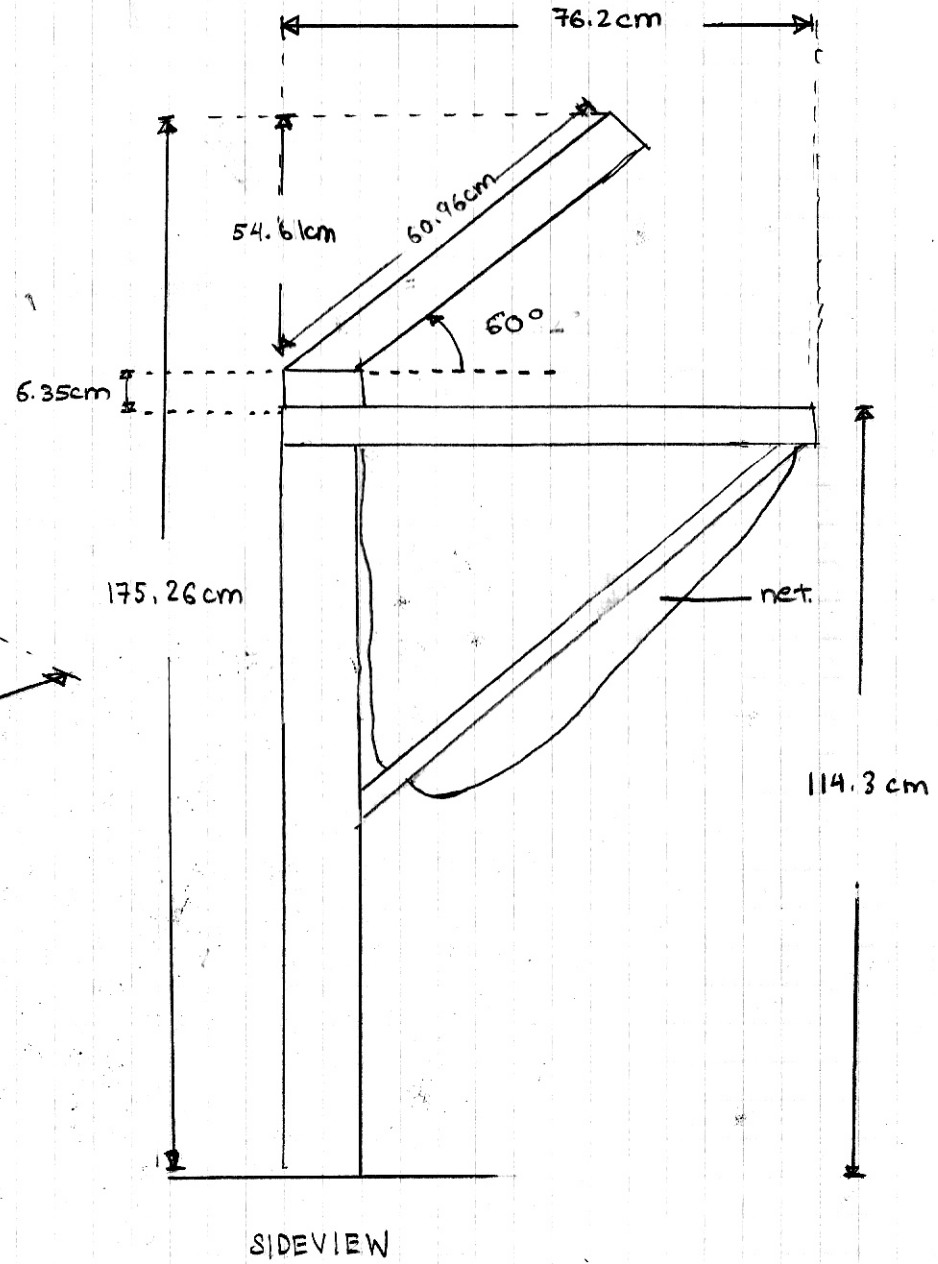

2013 CRC Velistic Red Target

Total height (base to top):  
5 feet or 152.4 cm

2013 CRC Velistic Ordinary Targets

Note: Minimal force required to register a hit on target.

2013 CRC Velistic Playing Field

\* drawn to scale