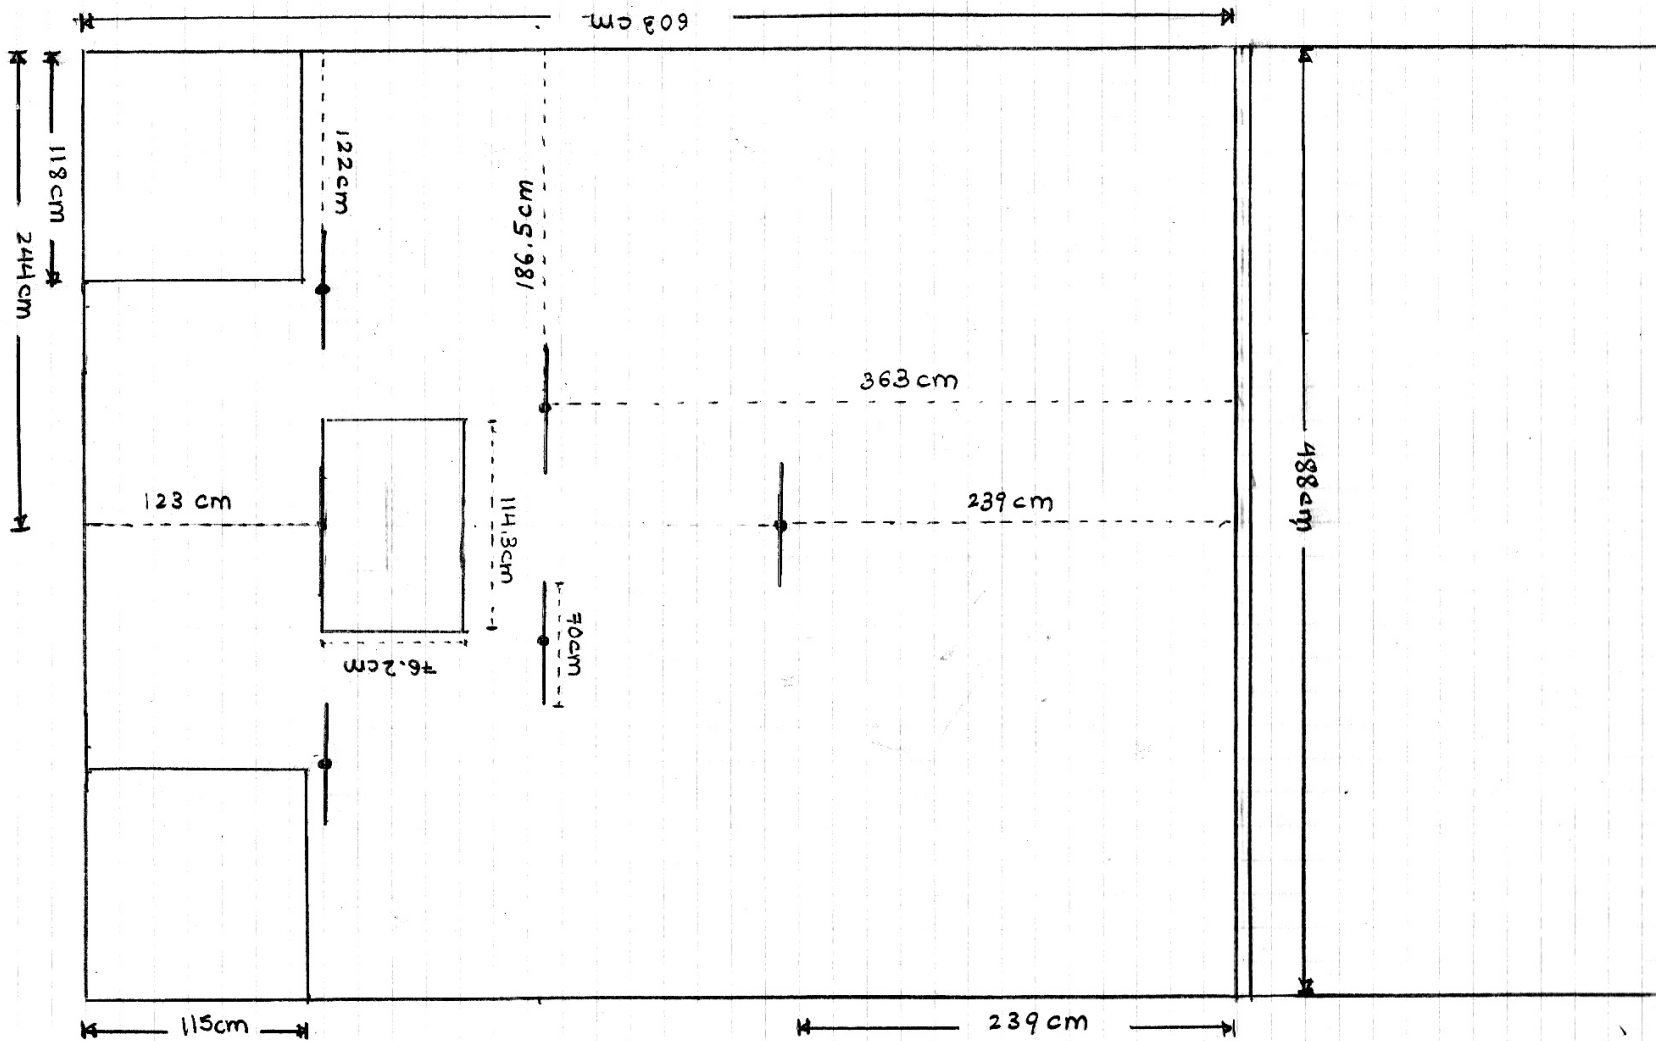

2013 CRC Velistic Red Target

Total height (base to top):  
5 feet or 152.4 cm

2013 CRC Velistic Ordinary Targets

Note: Minimal force required to register a hit on target.

2013 CRC Velistic Playing Field

\* drawn to scale